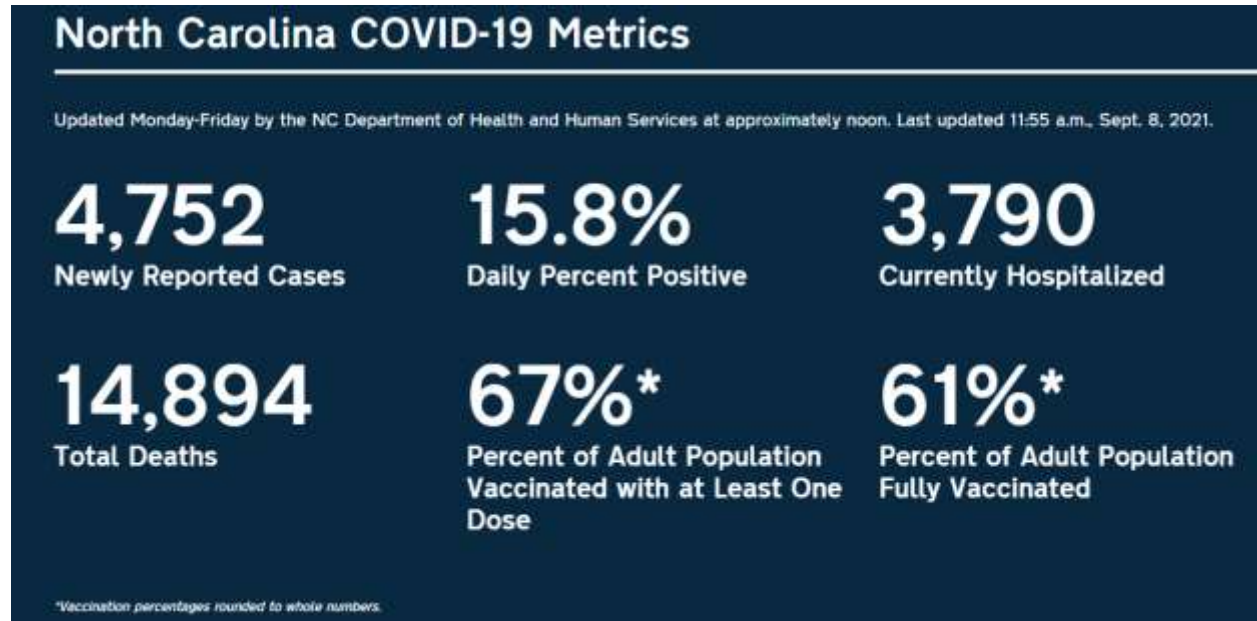

September 8, 2021- NC COVID-19 DASHBOARD

Madison County Metrics: Total lab confirmed Covid-19 positive cases since June 1, 2021

Madison County School Age Children: