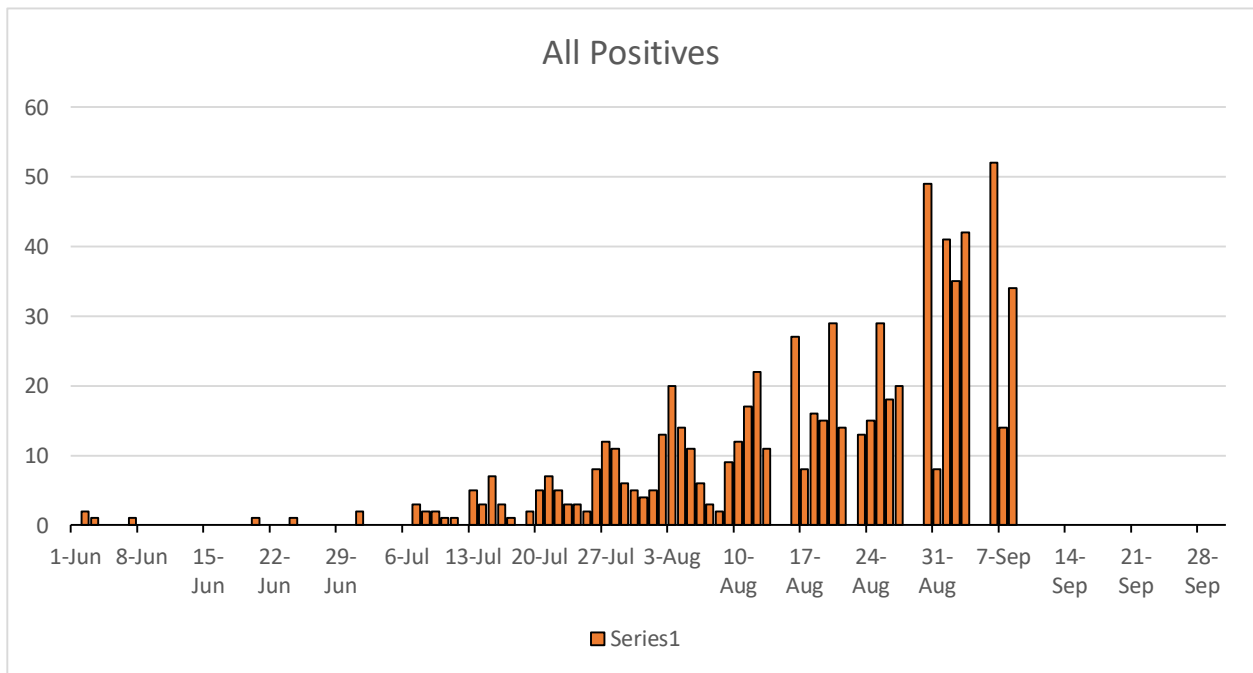

September 8, 2021- NC COVID-19 DASHBOARD

Madison County Metrics: Total lab confirmed Covid-19 positive cases since June 1, 2021

Madison County School Age Children: