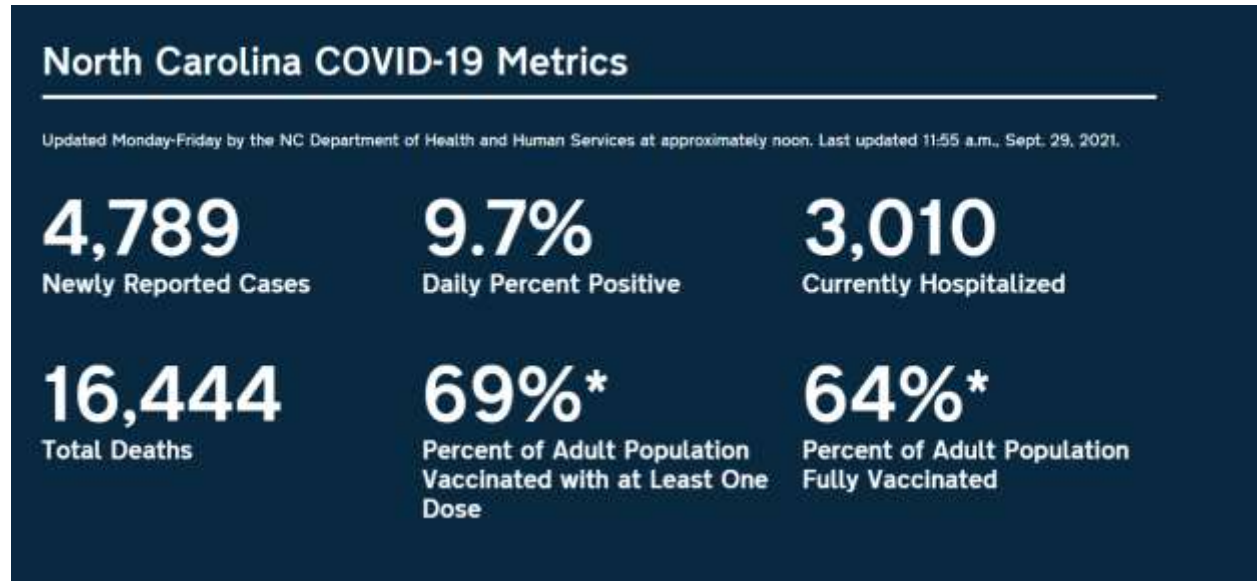

September 29, 2021- NC COVID-19 DASHBOARD

Madison County Metrics: Total lab confirmed Covid-19 positive cases since June 1, 2021

Madison County School Age Children: