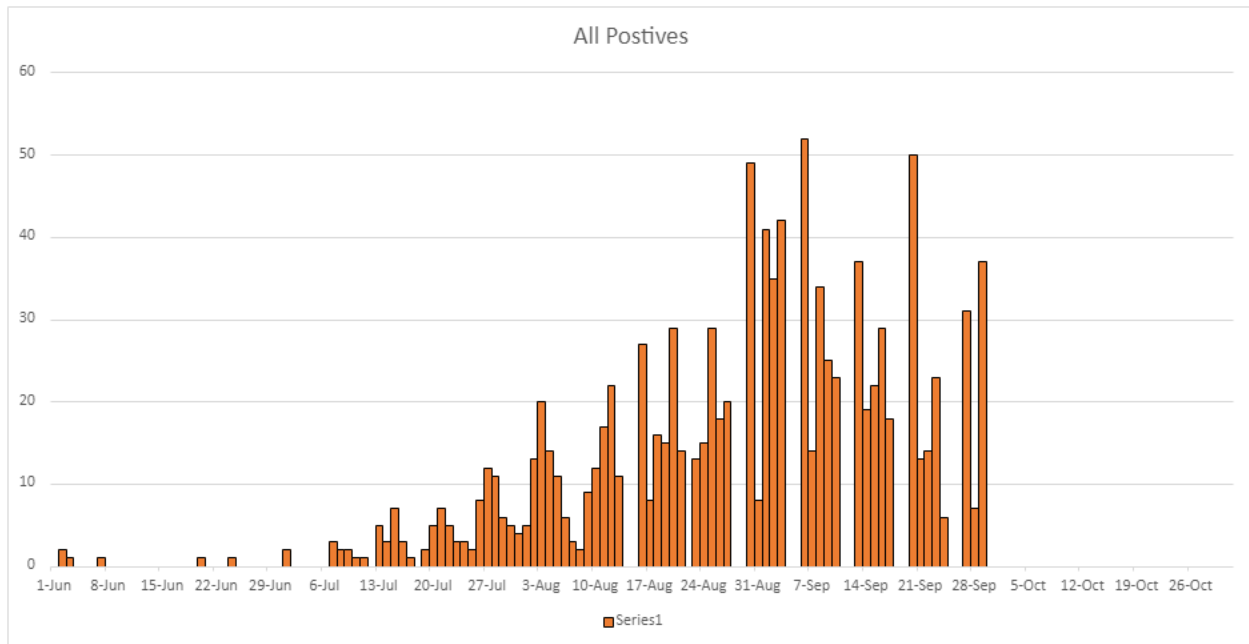

September 29, 2021- NC COVID-19 DASHBOARD

Madison County Metrics: Total lab confirmed Covid-19 positive cases since June 1, 2021

Madison County School Age Children: