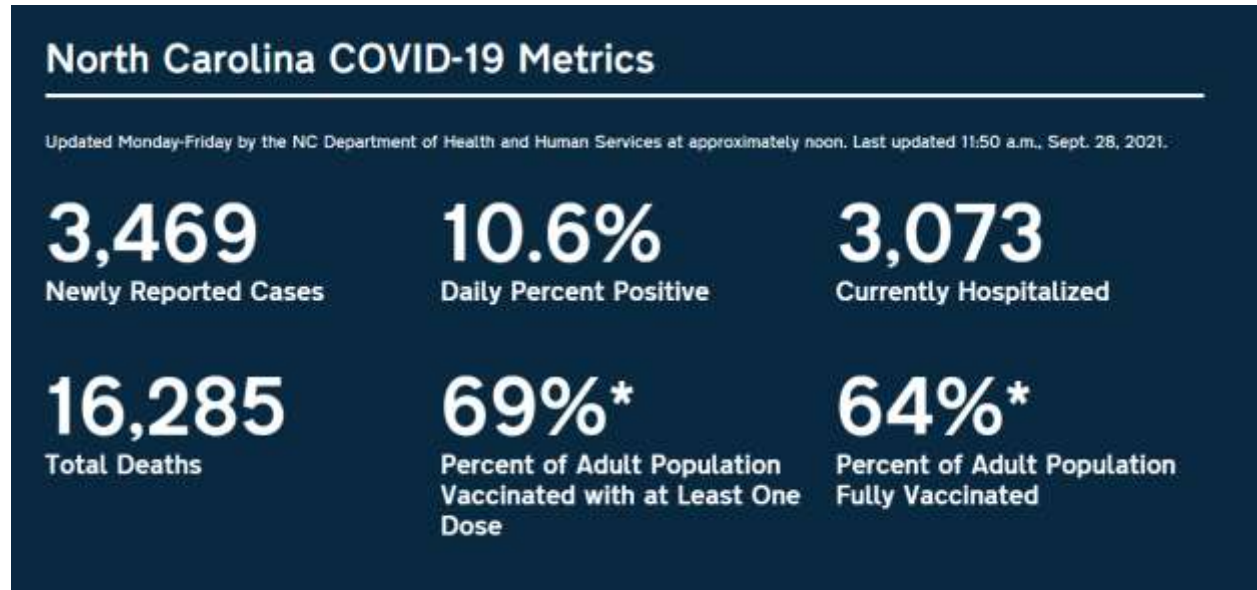

September 28, 2021- NC COVID-19 DASHBOARD

Madison County Metrics: Total lab confirmed Covid-19 positive cases since June 1, 2021

Madison County School Age Children: