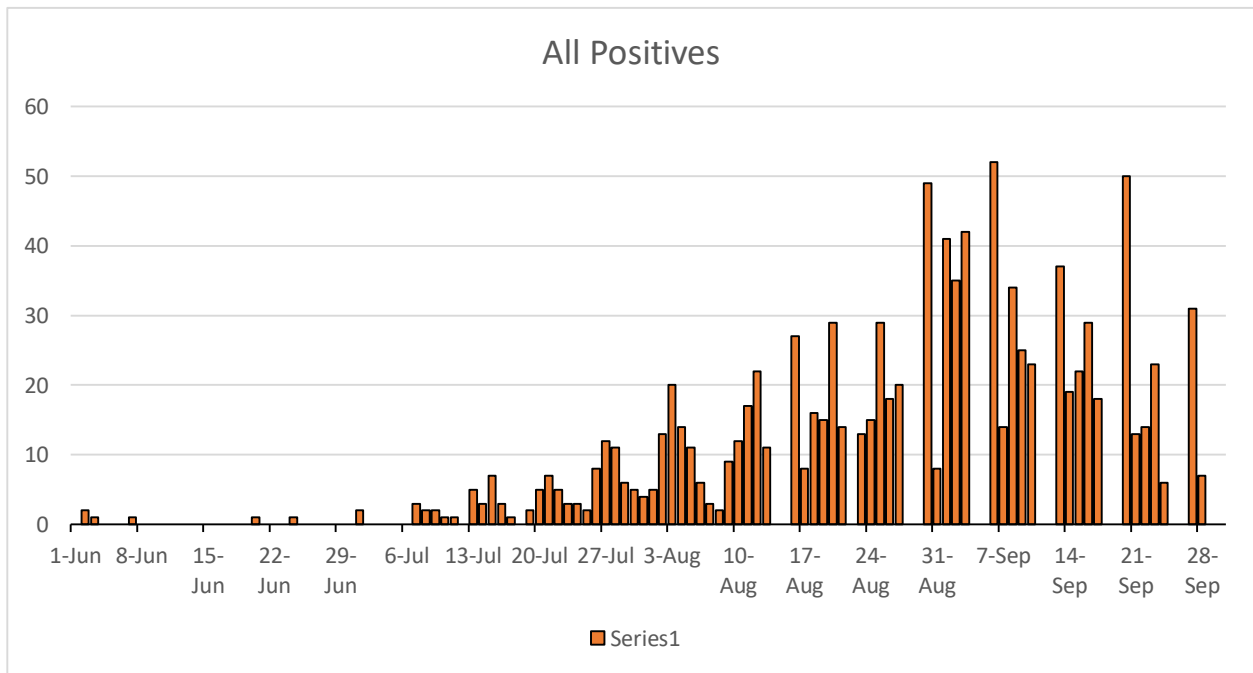

September 28, 2021- NC COVID-19 DASHBOARD

Madison County Metrics: Total lab confirmed Covid-19 positive cases since June 1, 2021

Madison County School Age Children: