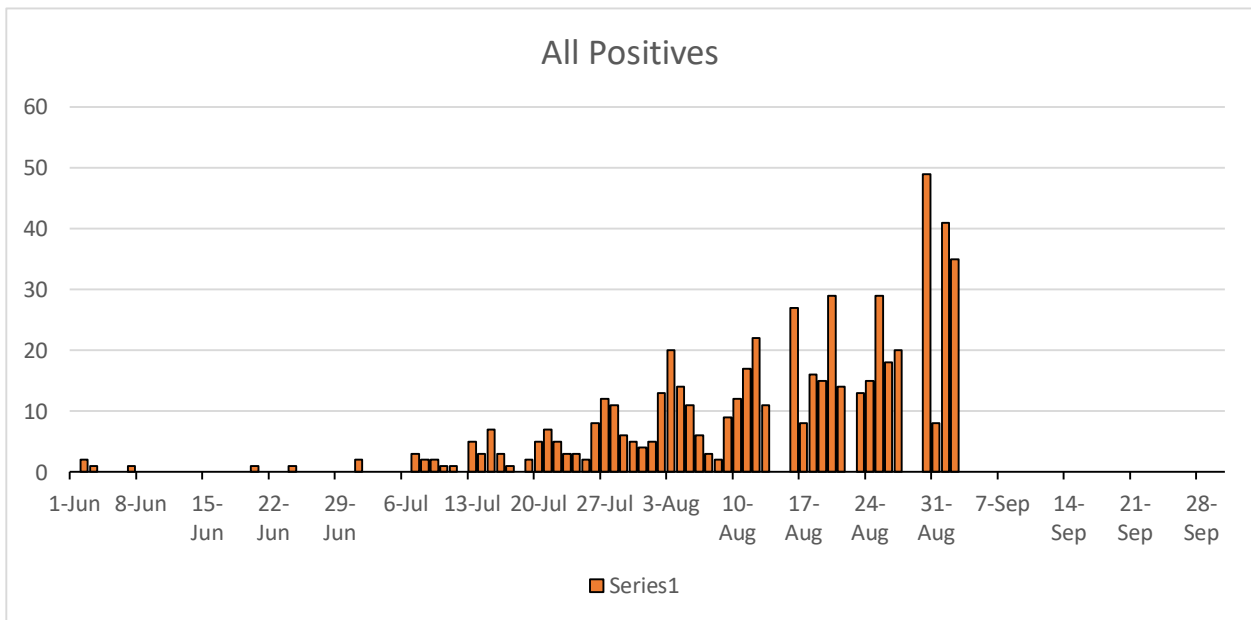

September 2, 2021- NC COVID-19 DASHBOARD

Madison County Metrics: Total lab confirmed Covid-19 positive cases since June 1, 2021

Madison County School Age Children: