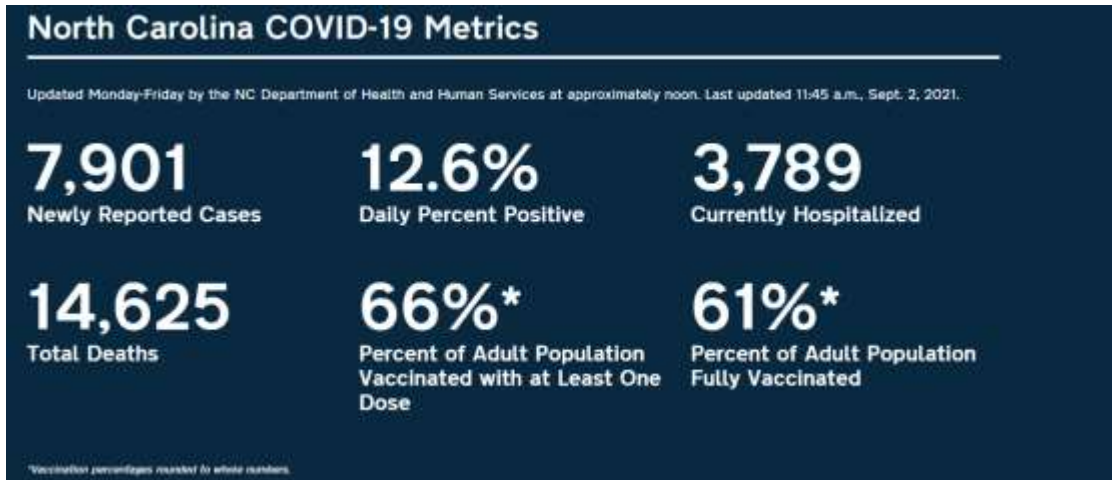

September 2, 2021- NC COVID-19 DASHBOARD

Madison County Metrics: Total lab confirmed Covid-19 positive cases since June 1, 2021

Madison County School Age Children: