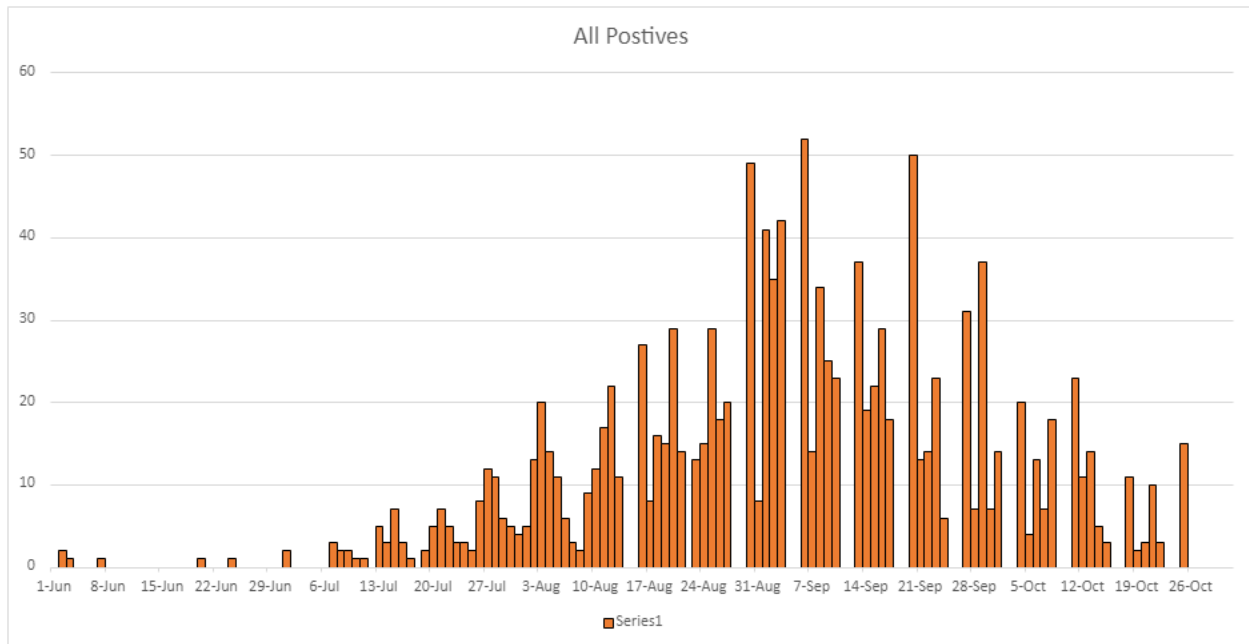

October 25, 2021- NC COVID-19 DASHBOARD

## North Carolina COVID-19 Metrics

Updated Monday-Friday by the NC Department of Health and Human Services at approximately noon. Last updated 11:55 a.m., Oct. 25, 2021.

Madison County Metrics: Total lab confirmed Covid-19 positive cases since June 1, 2021