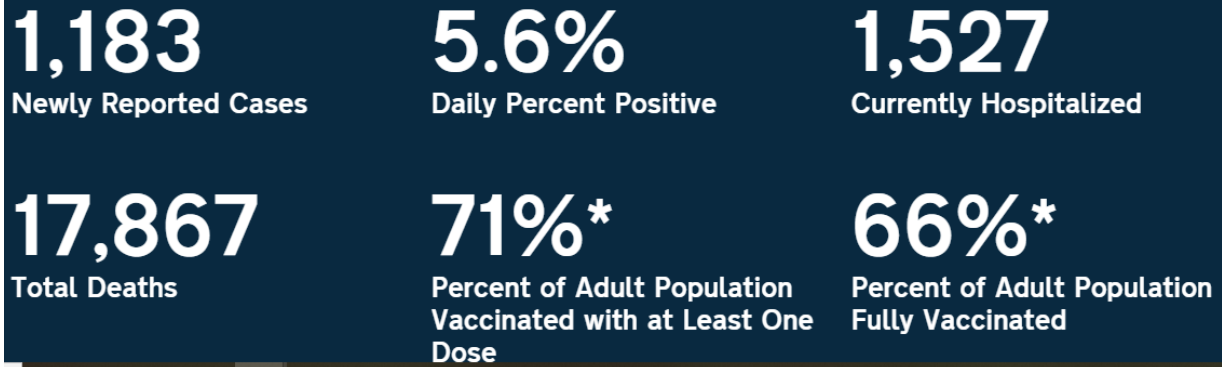

October 25, 2021- NC COVID-19 DASHBOARD

## North Carolina COVID-19 Metrics

Updated Monday-Friday by the NC Department of Health and Human Services at approximately noon. Last updated 11:55 a.m., Oct. 25, 2021.

Madison County Metrics: Total lab confirmed Covid-19 positive cases since June 1, 2021