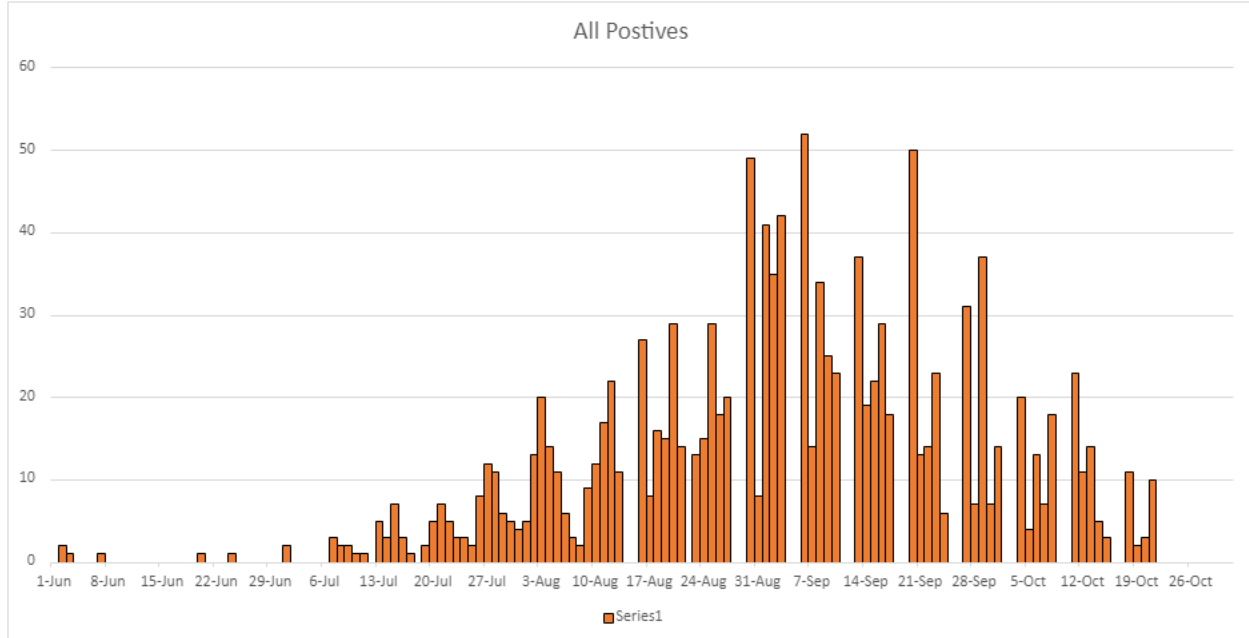

Daily Percent Positive

**1,763**

Currently Hospitalized

**17,696**

Total Deaths

**71%\***

Percent of Adult Population  
Vaccinated with at Least One  
Dose

**66%\***

Percent of Adult Population  
Fully Vaccinated

\*Vaccination percentages rounded to whole numbers.

[NC COVID-19 Dashboard](#) →

Madison County Metrics: Total lab confirmed Covid-19 positive cases since June 1, 2021