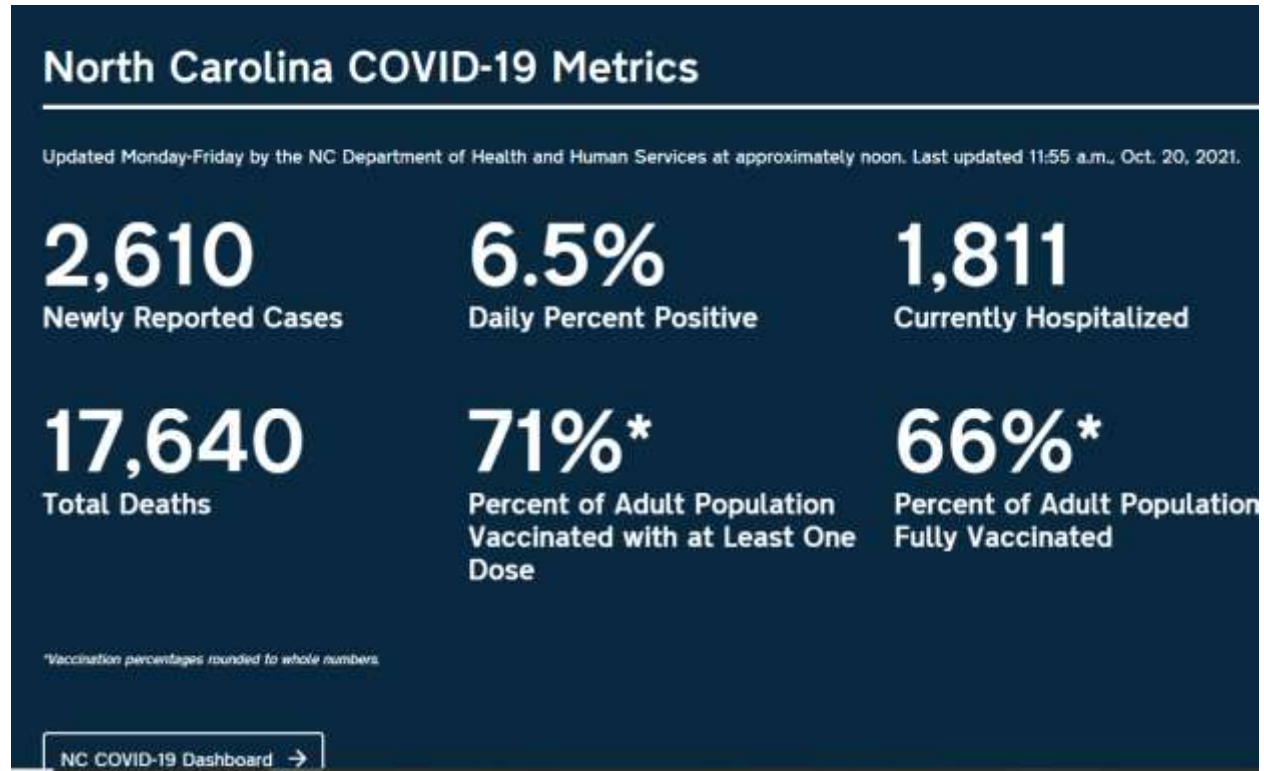

October 20, 2021- NC COVID-19 DASHBOARD

Madison County Metrics: Total lab confirmed Covid-19 positive cases since June 1, 2021

Madison County School Age Children: