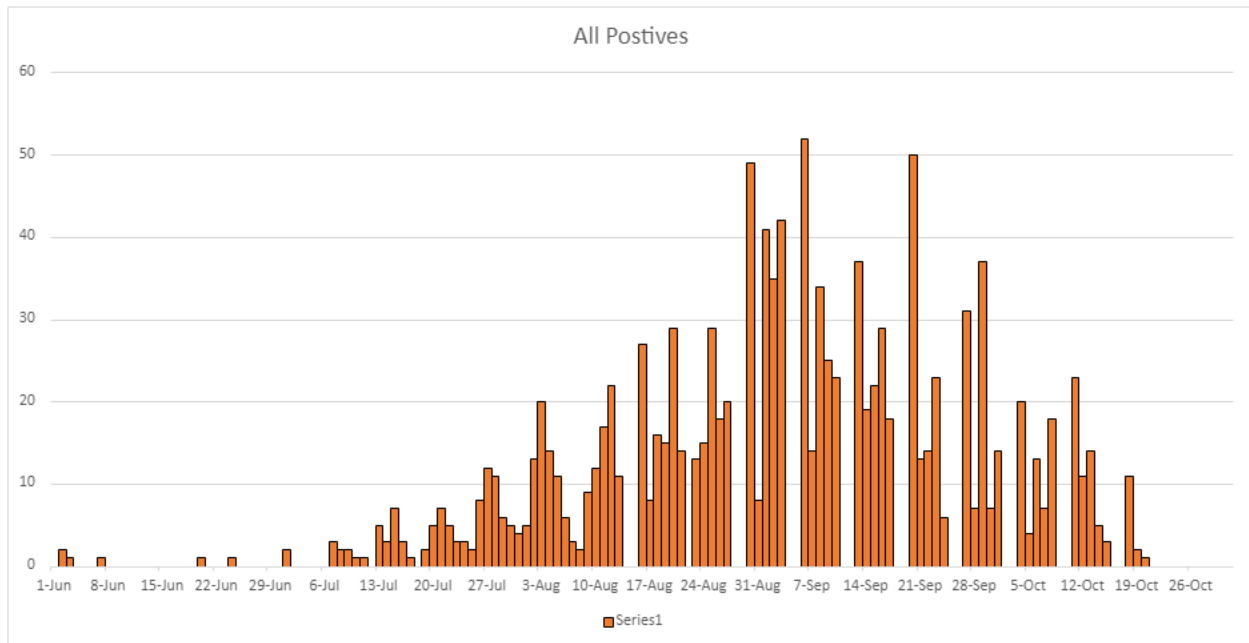

October 20, 2021- NC COVID-19 DASHBOARD

Madison County Metrics: Total lab confirmed Covid-19 positive cases since June 1, 2021

Madison County School Age Children: