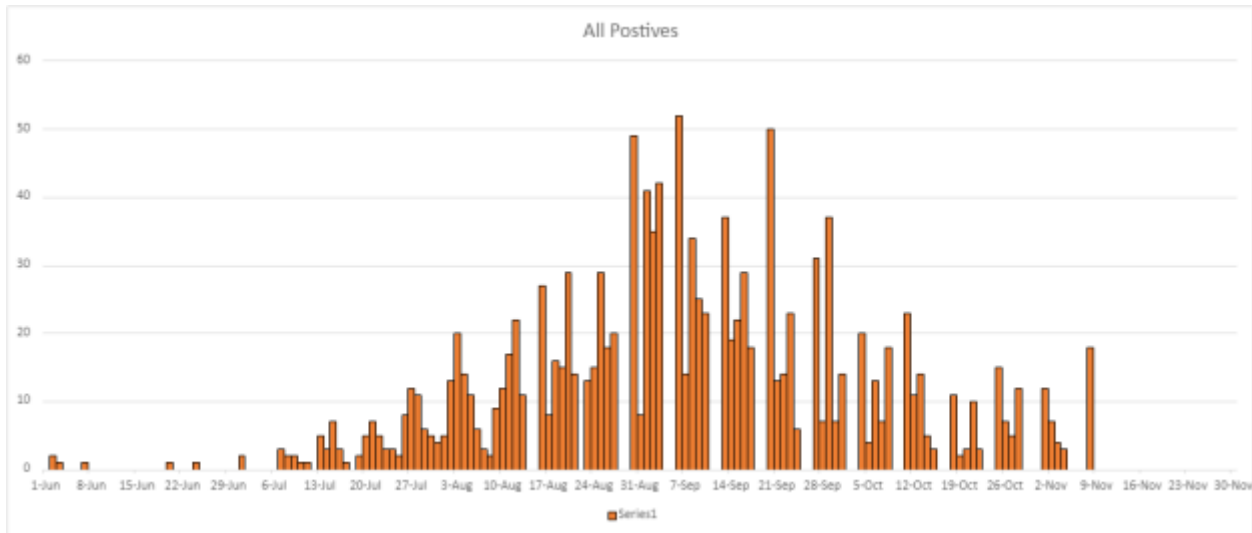

November 8, 2021- NC COVID-19 DASHBORAD

Madison County Metrics: Total lab confirmed Covid-19 positive cases since June 1, 2021

Madison County School Age Children: