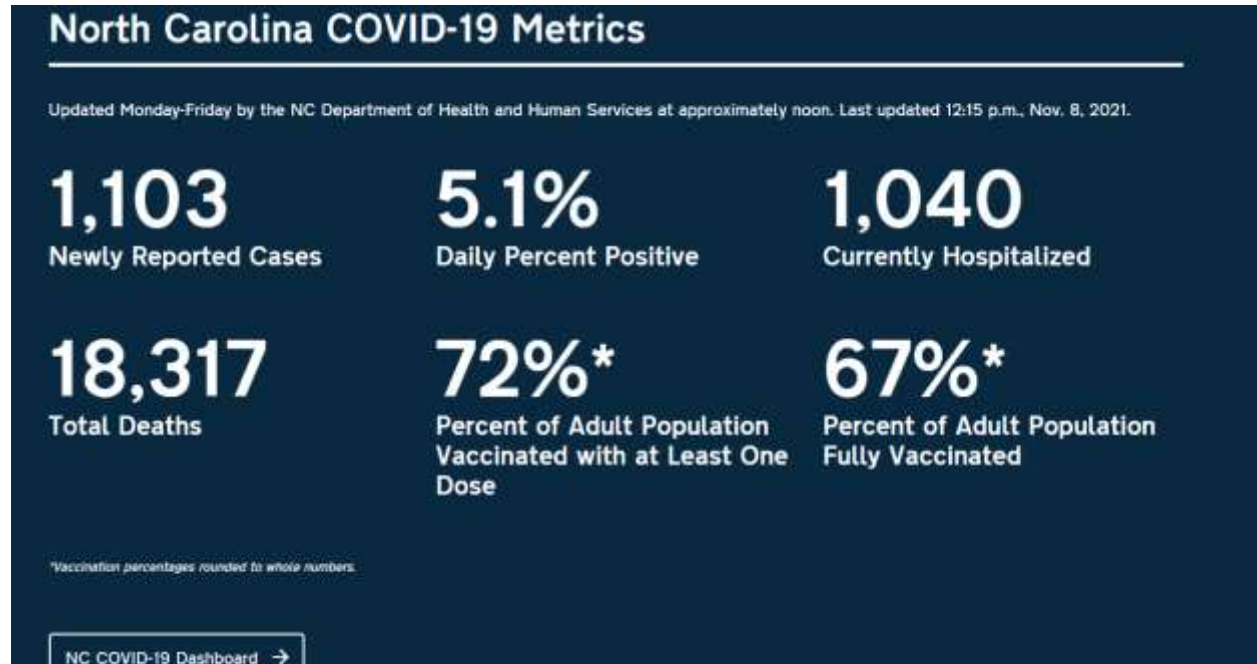

November 8, 2021- NC COVID-19 DASHBORAD

Madison County Metrics: Total lab confirmed Covid-19 positive cases since June 1, 2021

Madison County School Age Children: