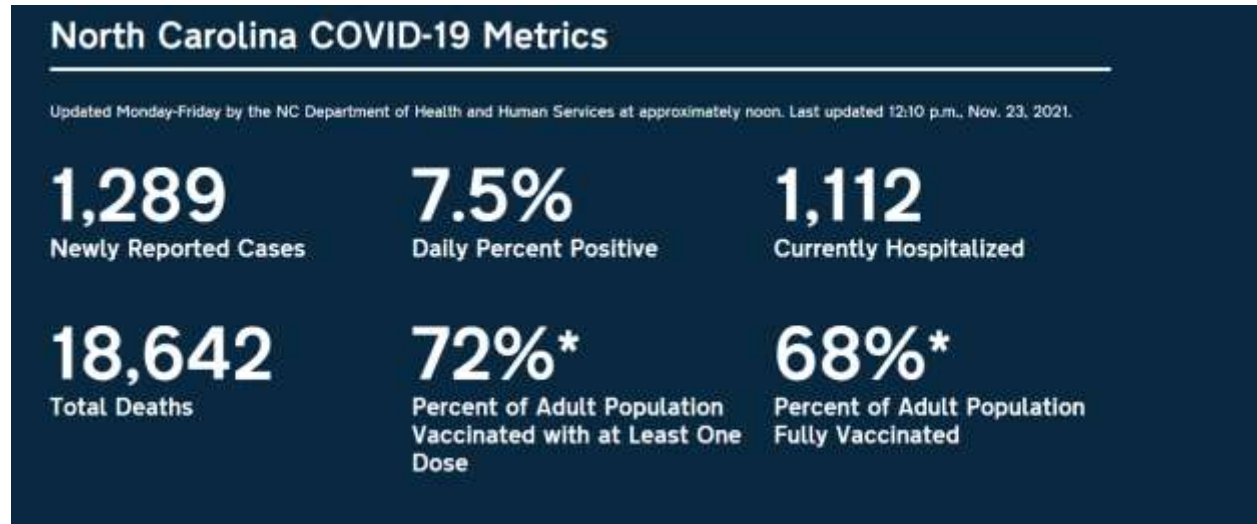

November 29, 2021- NC COVID-19 DASHBOARD

Madison County Metrics: Total lab confirmed Covid-19 positive cases since June 1, 2021

MADISON DAILY COVID-19 REPORT

Madison County School Age Children: