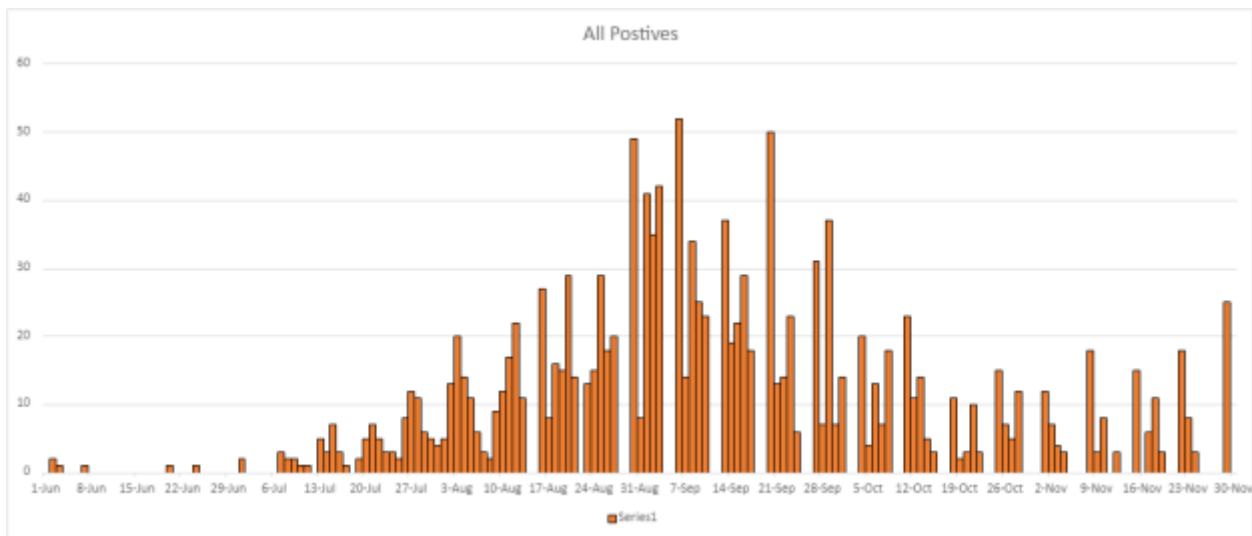

November 29, 2021- NC COVID-19 DASHBOARD

Madison County Metrics: Total lab confirmed Covid-19 positive cases since June 1, 2021

MADISON DAILY COVID-19 REPORT

Madison County School Age Children: