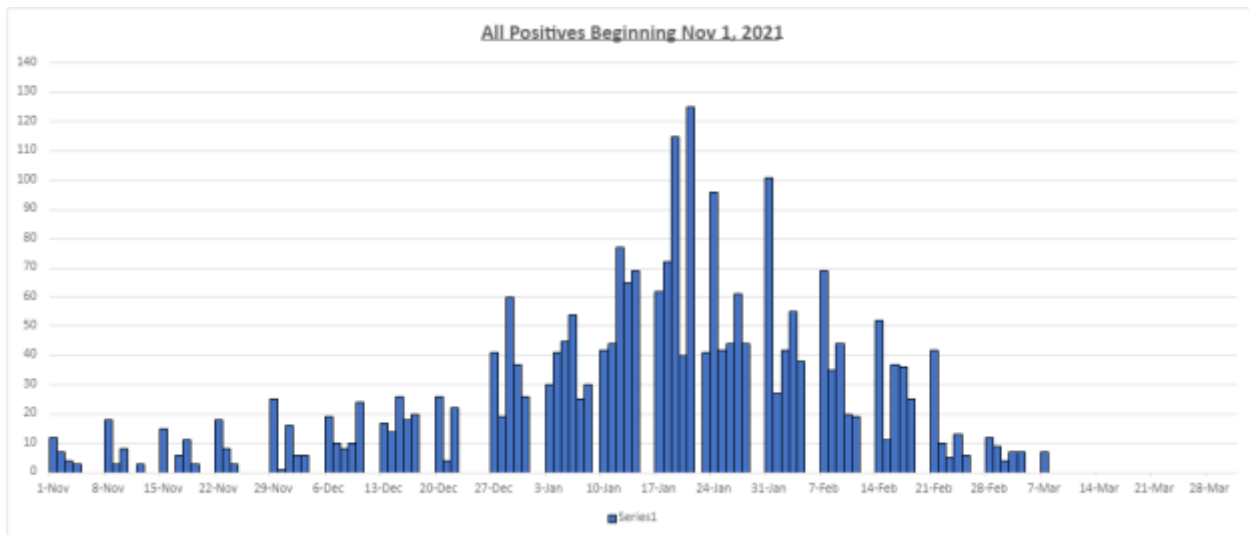

March 8, 2022

Madison County Metrics: Total lab confirmed Covid-19 positive cases since Nov.1 2021

MADISON DAILY COVID-19 REPORT

Madison County School Age Children: