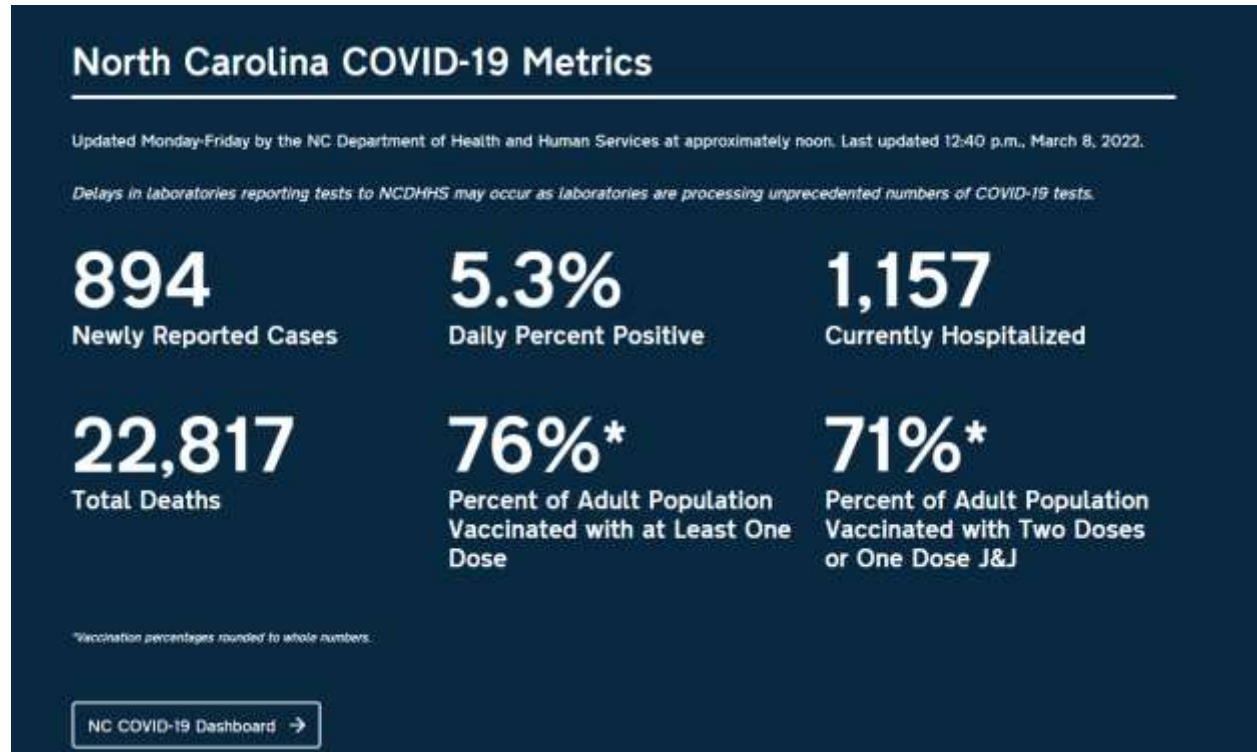

March 8, 2022

Madison County Metrics: Total lab confirmed Covid-19 positive cases since Nov.1 2021

MADISON DAILY COVID-19 REPORT

Madison County School Age Children: