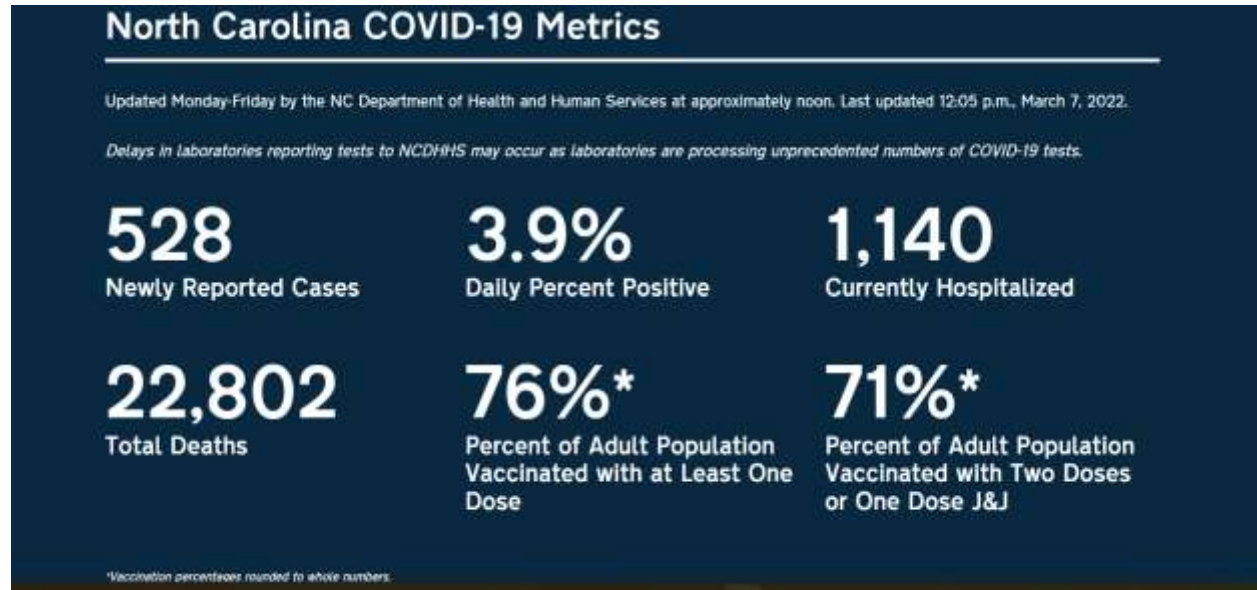

March 7, 2022

Madison County Metrics: Total lab confirmed Covid-19 positive cases since Nov.1 2021

MADISON DAILY COVID-19 REPORT

Madison County School Age Children: