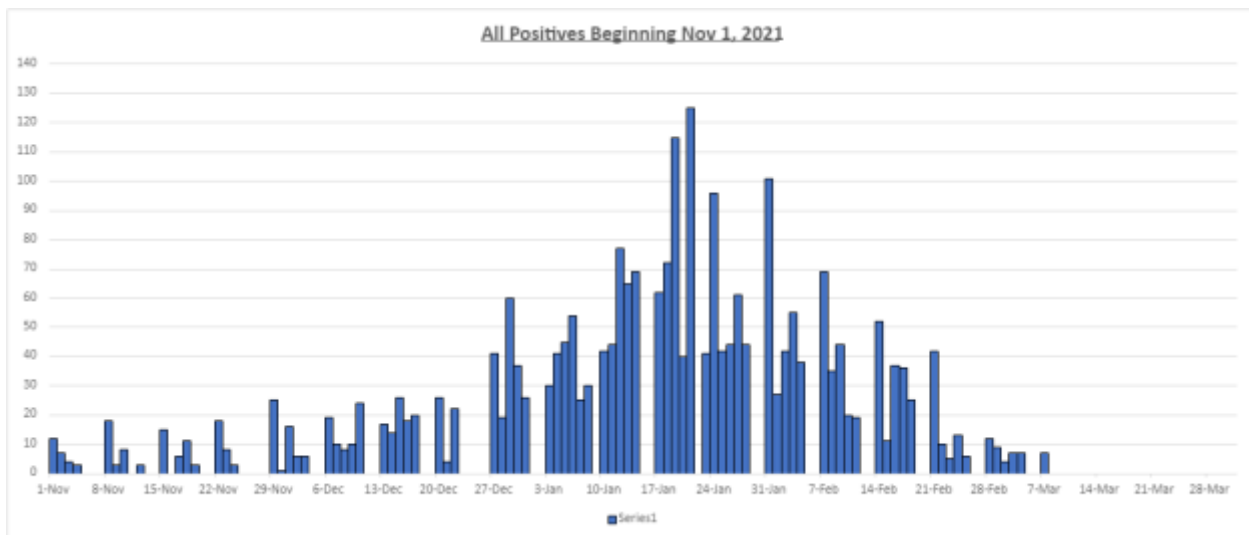

March 7, 2022

Madison County Metrics: Total lab confirmed Covid-19 positive cases since Nov.1 2021

MADISON DAILY COVID-19 REPORT

Madison County School Age Children: