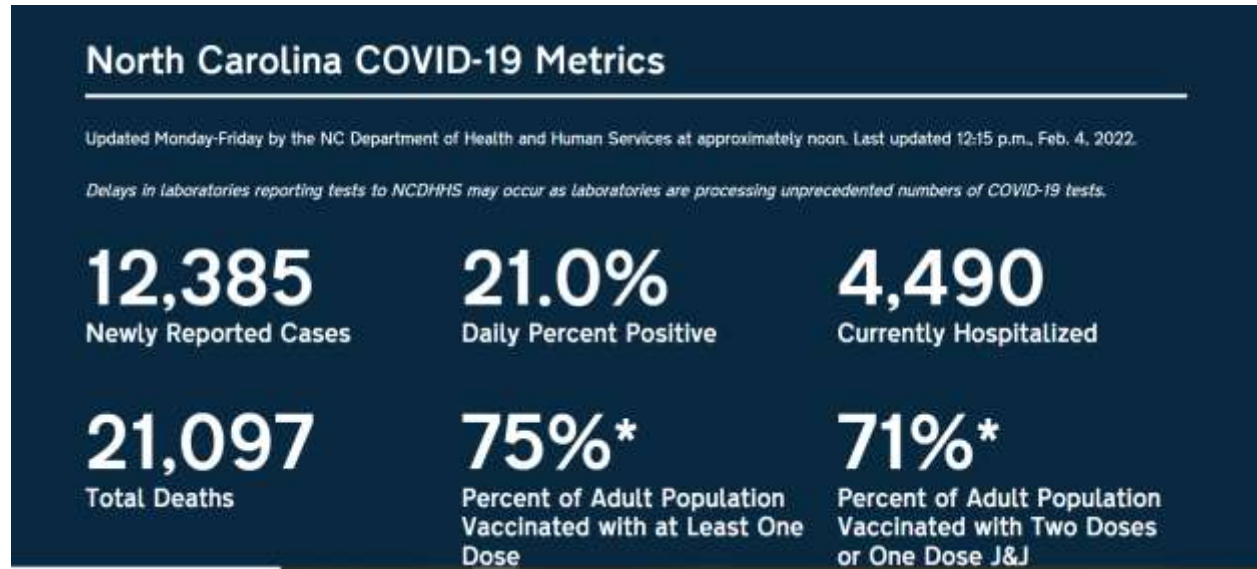

February 4, 2022

Madison County Metrics: Total lab confirmed Covid-19 positive cases since Nov.1 2021

MADISON DAILY COVID-19 REPORT

Madison County School Age Children: