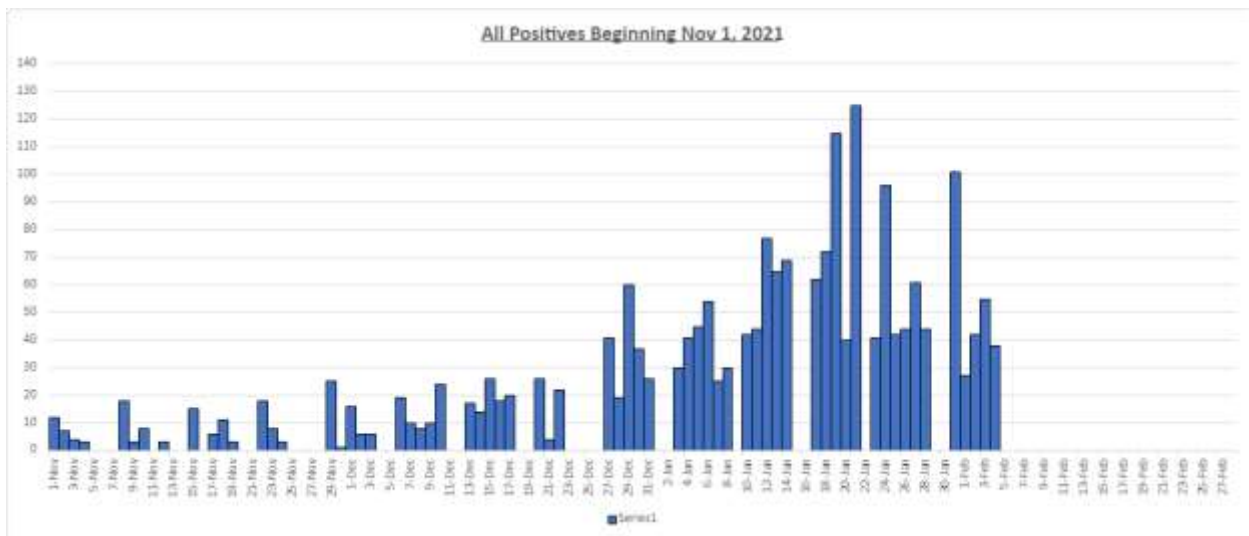

February 4, 2022

Madison County Metrics: Total lab confirmed Covid-19 positive cases since Nov.1 2021

MADISON DAILY COVID-19 REPORT

Madison County School Age Children: