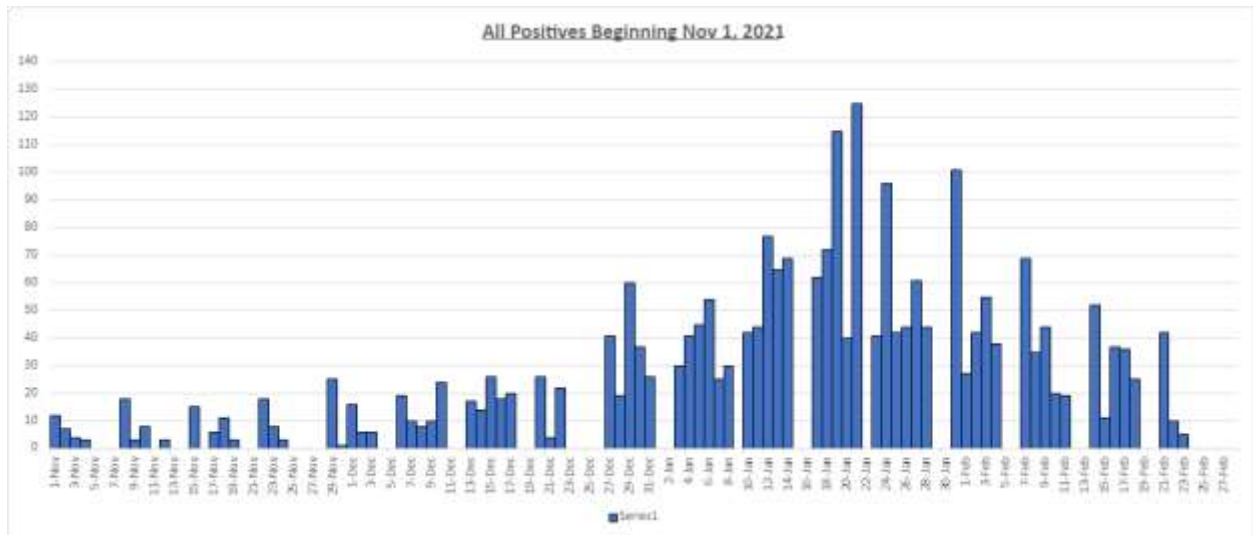

February 23, 2022

Madison County Metrics: Total lab confirmed Covid-19 positive cases since Nov.1 2021

MADISON DAILY COVID-19 REPORT

Madison County School Age Children: