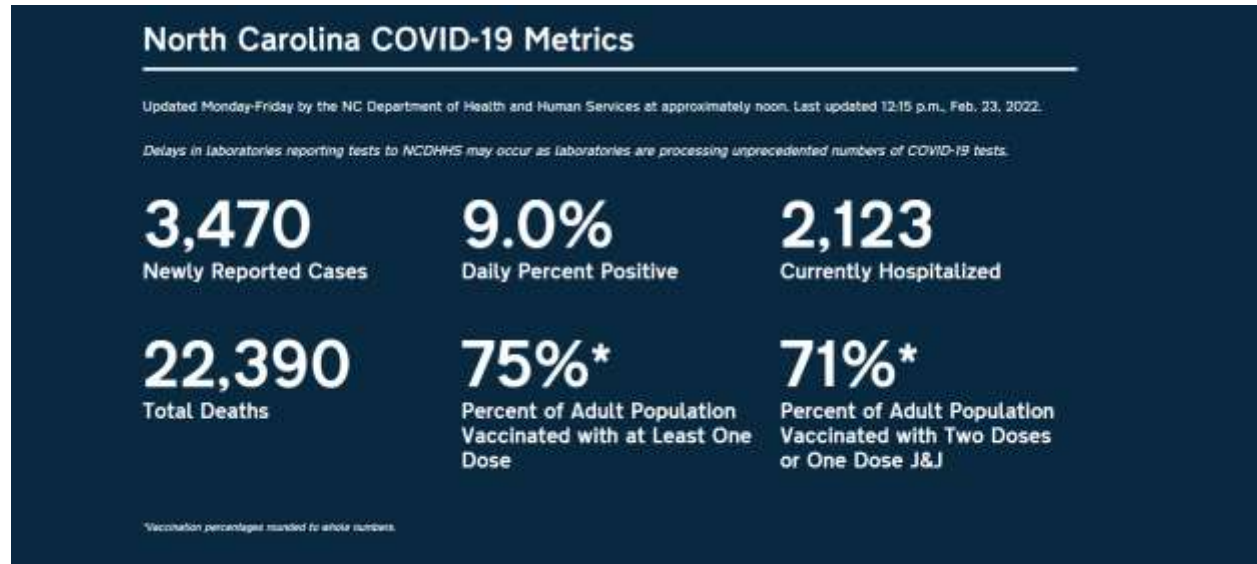

February 23, 2022

Madison County Metrics: Total lab confirmed Covid-19 positive cases since Nov.1 2021

MADISON DAILY COVID-19 REPORT

Madison County School Age Children: