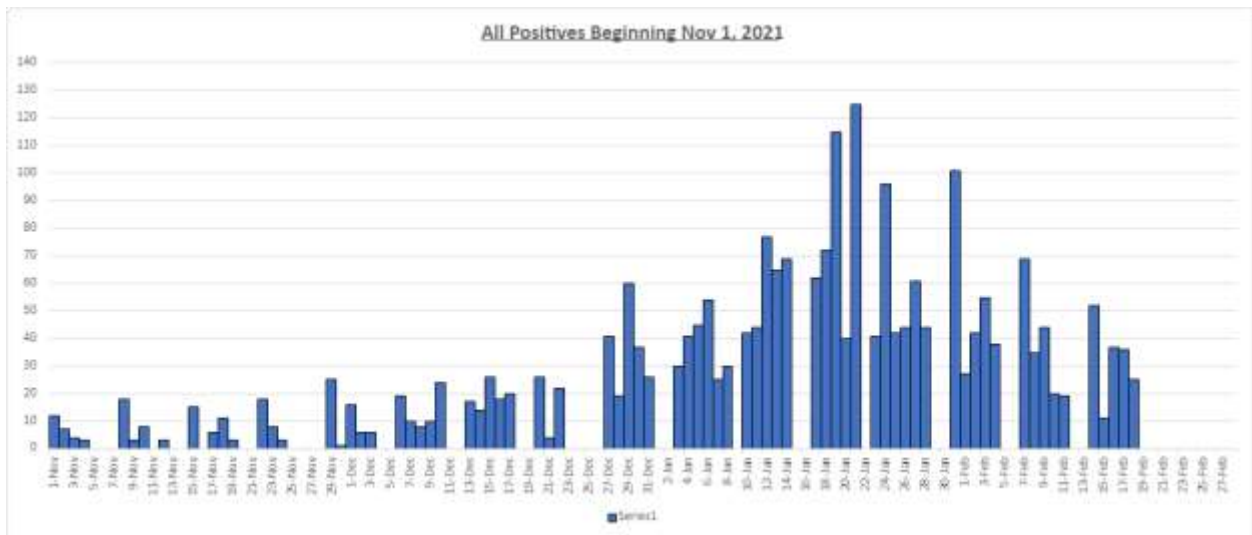

February 18, 2022

Madison County Metrics: Total lab confirmed Covid-19 positive cases since Nov.1 2021

Madison County School Age Children: