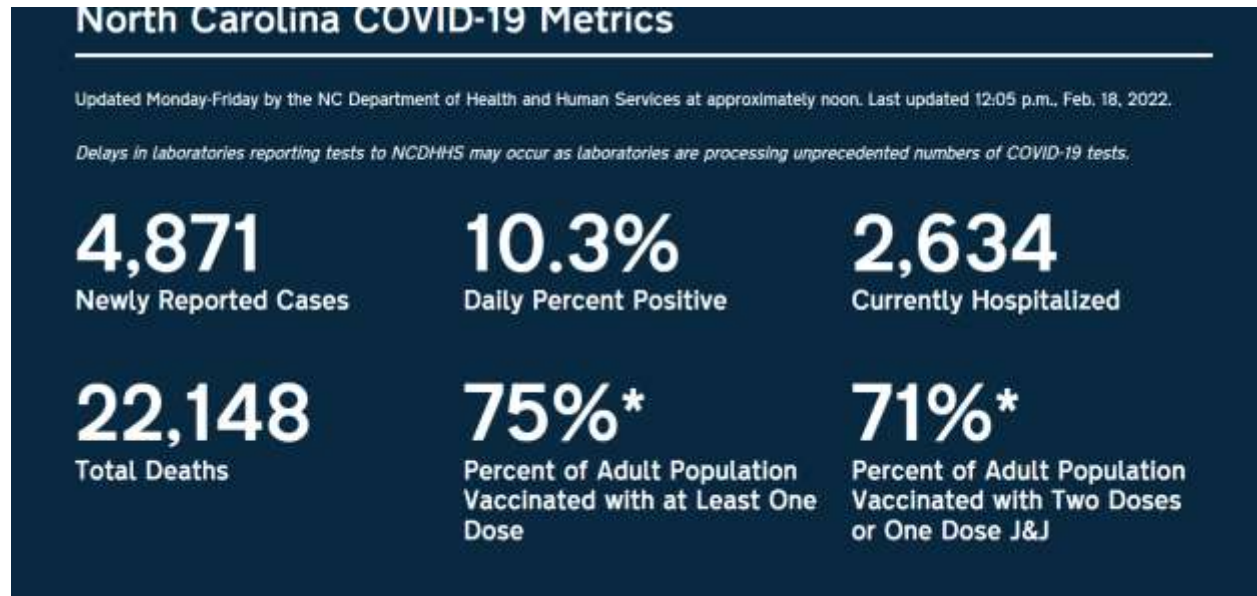

February 18, 2022

Madison County Metrics: Total lab confirmed Covid-19 positive cases since Nov.1 2021

Madison County School Age Children: