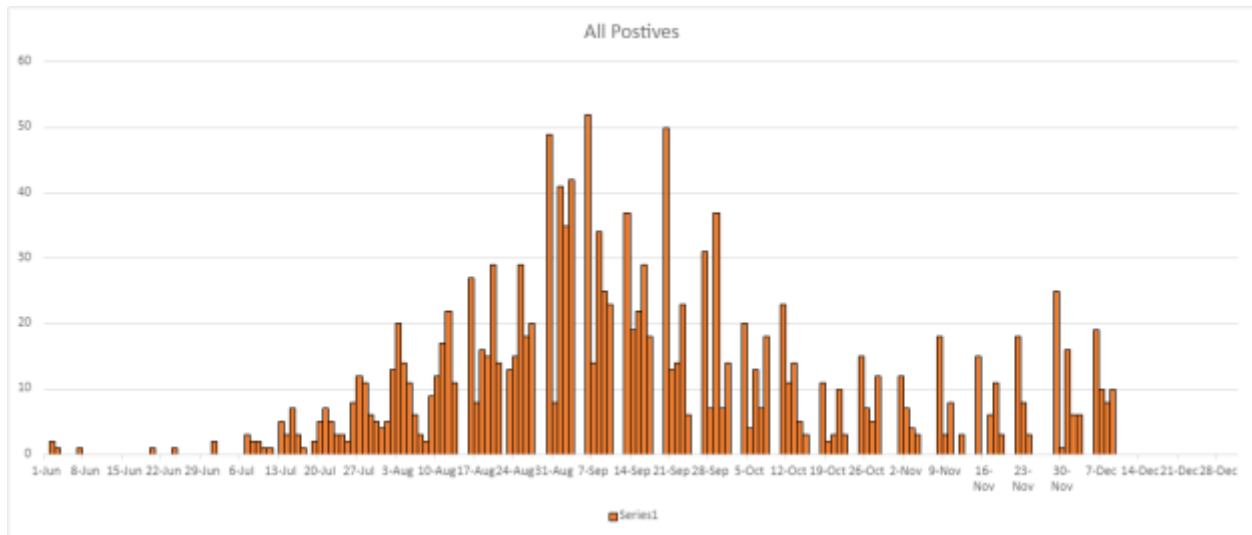

December 9, 2021- NC COVID-19 DASHBOARD

Madison County Metrics: Total lab confirmed Covid-19 positive cases since June 1, 2021

Madison County School Age Children: