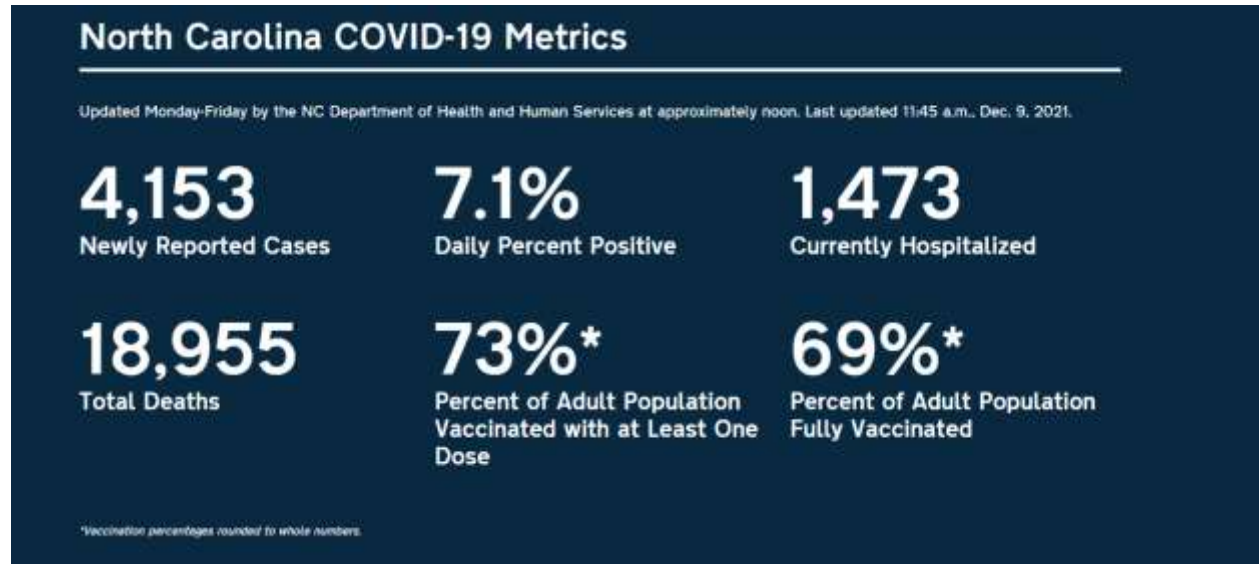

December 9, 2021- NC COVID-19 DASHBOARD

Madison County Metrics: Total lab confirmed Covid-19 positive cases since June 1, 2021

Madison County School Age Children: