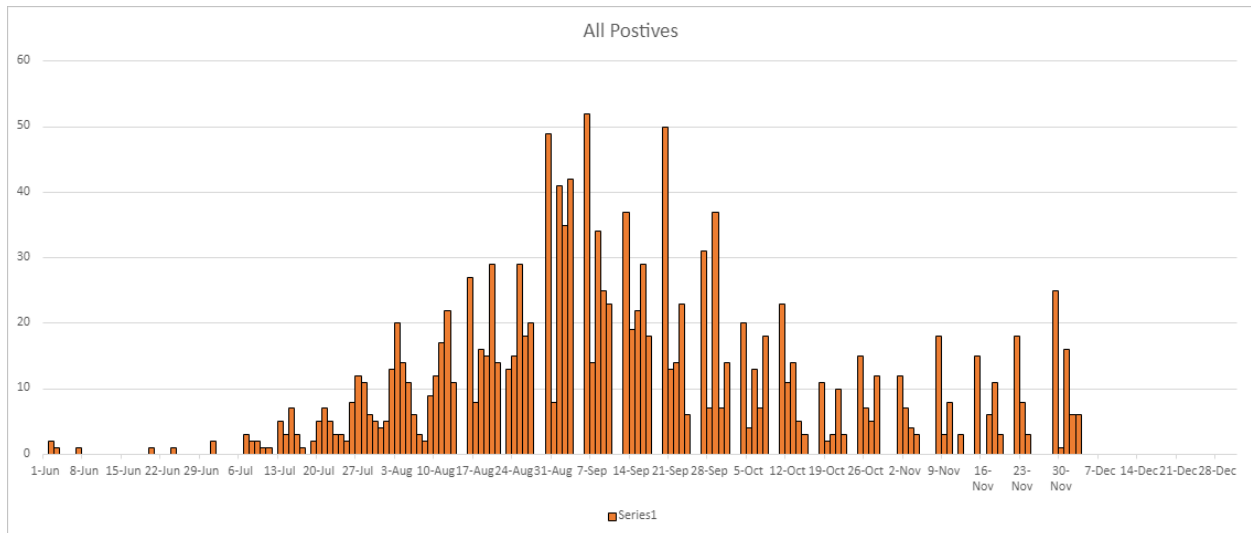

December 6, 2021- NC COVID-19 DASHBOARD

North Carolina COVID-19 Metrics

Updated Monday-Friday by the NC Department of Health and Human Services at approximately noon. Last updated 1:25 p.m., Dec. 6, 2021.

2,101

Newly Reported Cases

7.7%

Daily Percent Positive

1,307

Currently Hospitalized

18,860

Total Deaths

73%*

Percent of Adult Population
Vaccinated with at Least One
Dose

69%*

Percent of Adult Population
Fully Vaccinated

Madison County Metrics: Total lab confirmed Covid-19 positive cases since June 1, 2021