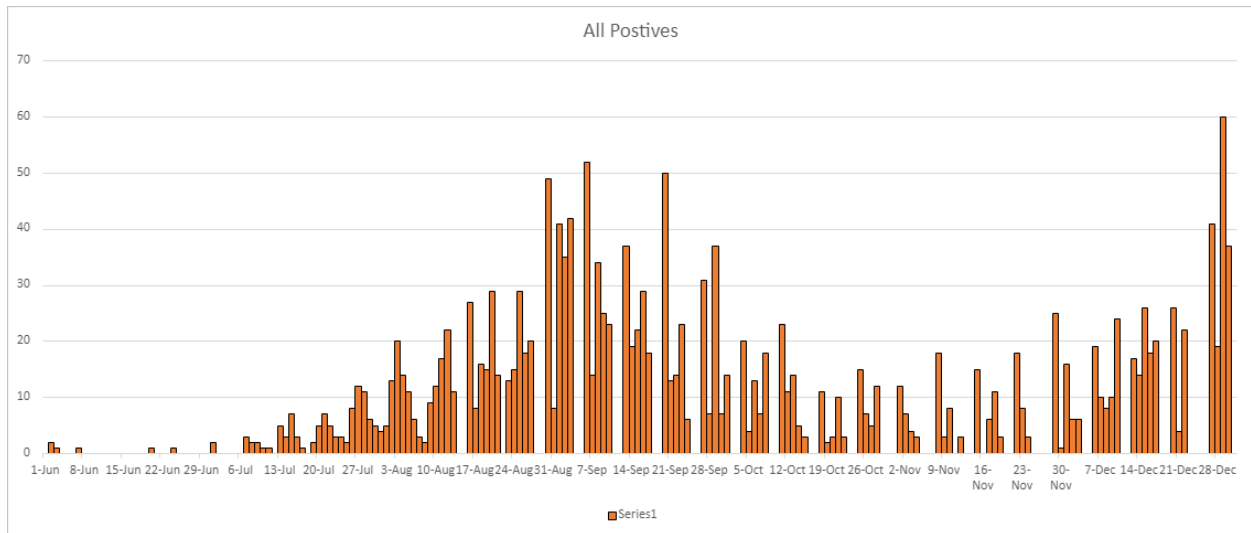

December 30, 2021- NC COVID-19 DASHBOARD

Last updated 3:04 p.m., Dec. 30, 2021.

18,571

Newly Reported Cases

22.0%

Daily Percent Positive

2,258

Currently Hospitalized

19,399

Total Deaths

74%*

Percent of Adult Population
Vaccinated with at Least One
Dose

69%*

Percent of Adult Population
Fully Vaccinated

Madison County Metrics: Total lab confirmed Covid-19 positive cases since June 1, 2021