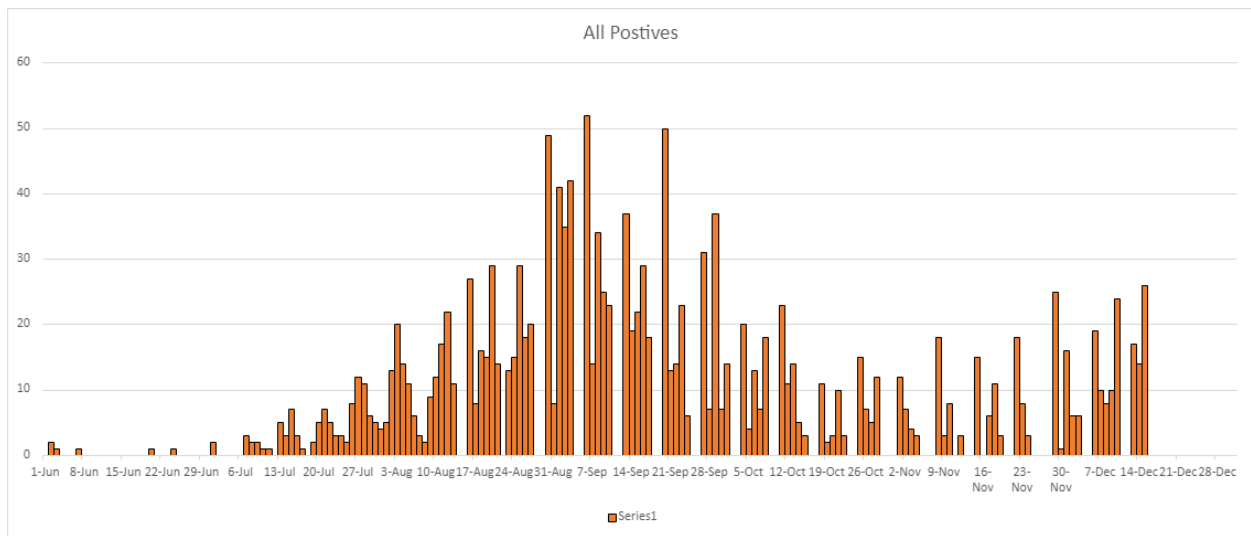

December 15, 2021- NC COVID-19 DASHBOARD

North Carolina COVID-19 Metrics

Updated Monday-Friday by the NC Department of Health and Human Services at approximately noon. Last updated 12:15 p.m., Dec. 15, 2021.

3,755

Newly Reported Cases

9.1%

Daily Percent Positive

1,561

Currently Hospitalized

19,070

Total Deaths

73%*

Percent of Adult Population
Vaccinated with at Least One
Dose

69%*

Percent of Adult Population
Fully Vaccinated

Madison County Metrics: Total lab confirmed Covid-19 positive cases since June 1, 2021