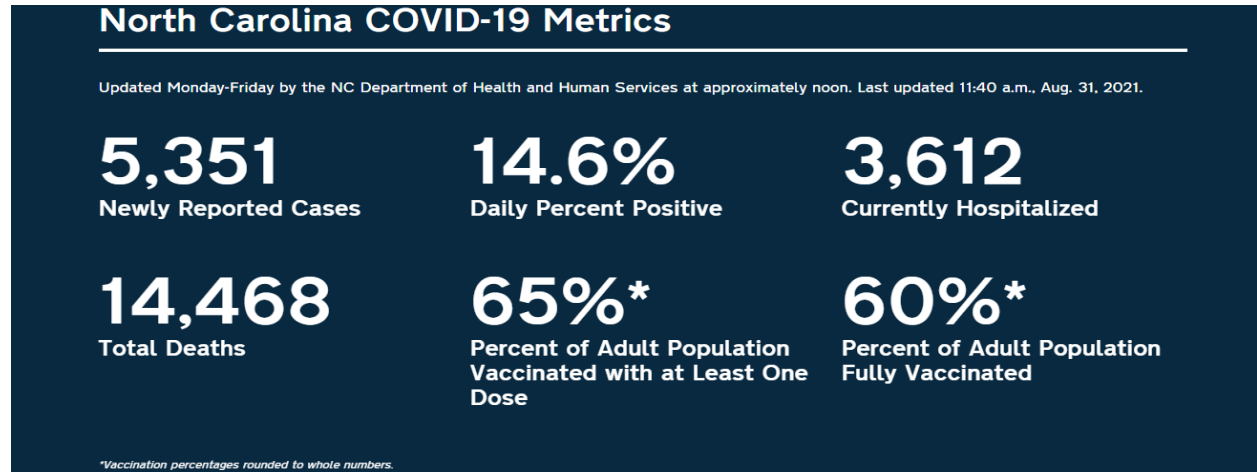

August 31, 2021

Madison County Metrics: Total lab confirmed Covid-19 positive cases since June 1, 2021