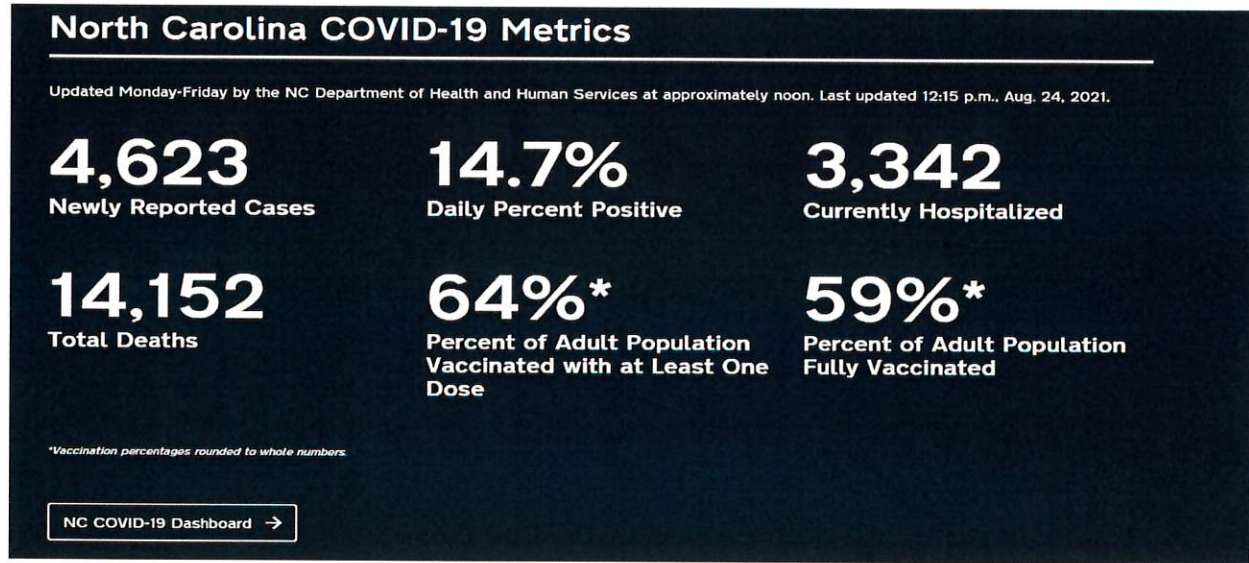

August 24, 2021

Madison County Metrics: Total lab confirmed Covid-19 positive cases since June 1, 2021