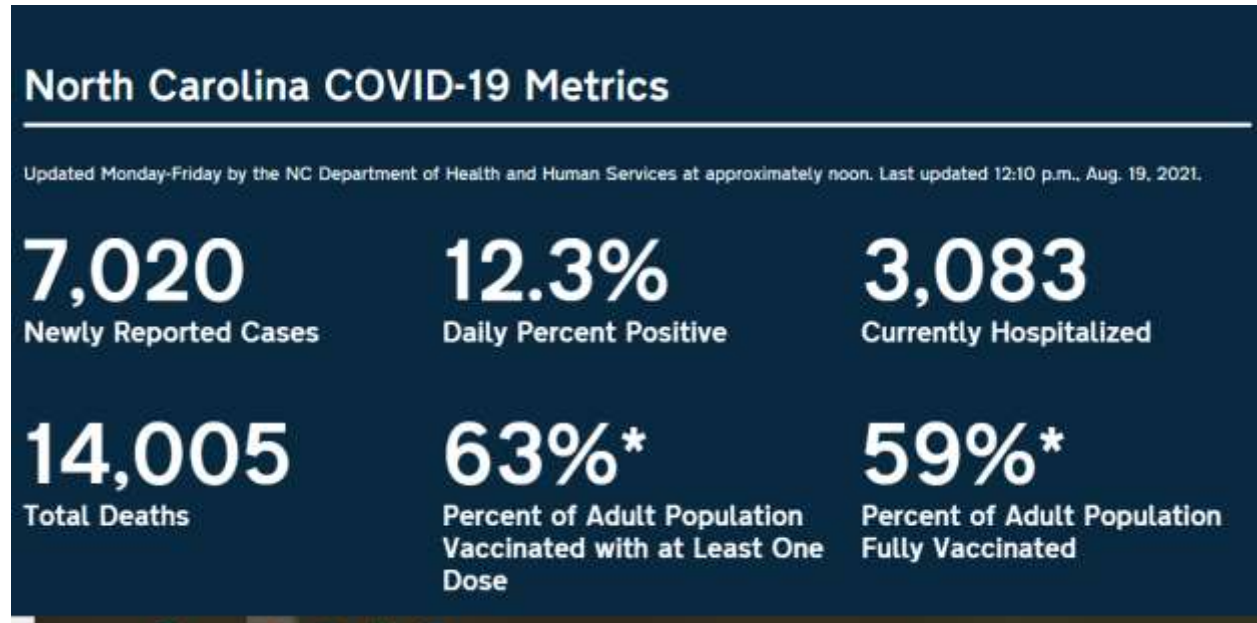

August 19, 2021

Madison County Metrics: Total lab confirmed Covid-19 positive cases since July 15, 2021