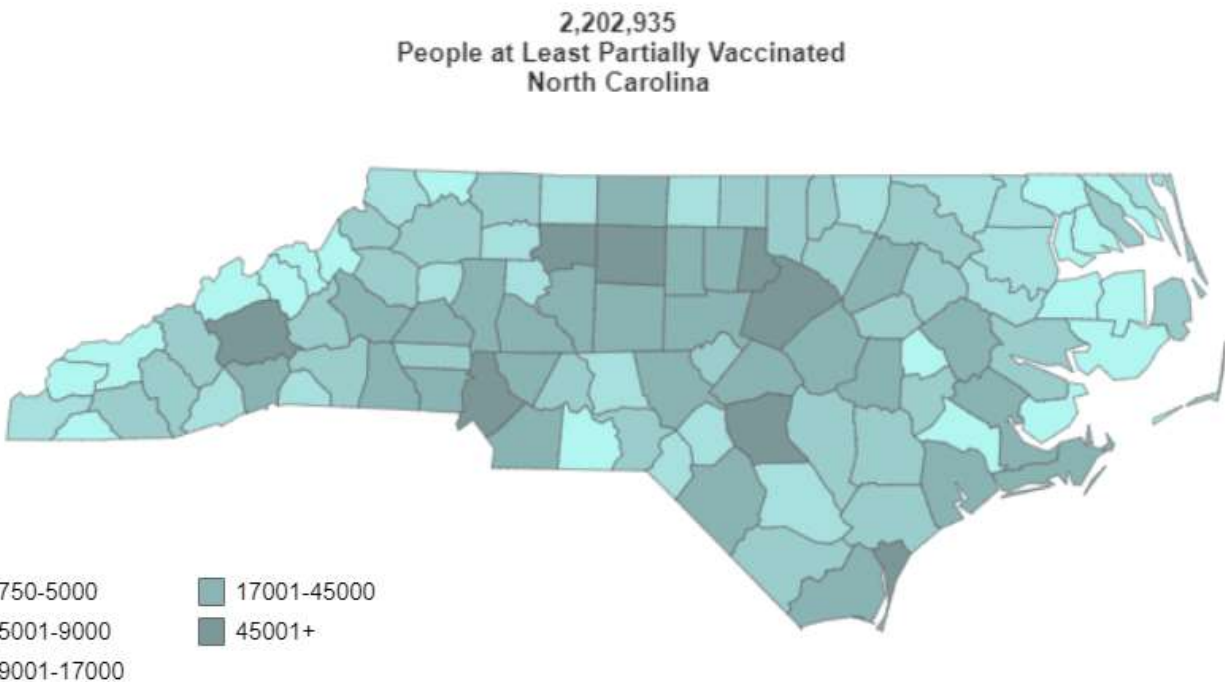

# COVID-19 DAILY UPDATES

Date	Population	Confirmed cases	Deaths	Number Hospitalized	Recovered	Pending Tests
03/23/2021						
<b>Global</b>	7.6 Billion	123,924,888	2,727,640		70,320,511	
<b>Nationwide</b>	330 Million	29,472,711% (+52,786)past 24 hr.)	537,981^0% (+613past 24 hr.)		22,851,645^0%(+96,733 past 24 hr)	
<b>NC</b>	10.4 Million	899,165	11,854	956	864,755	
<b>Madison County</b>	21,763	1,598	40	0		

Date	County	# of Cases	# of Deaths
003/23/2021	Avery	1,954	20
	Buncombe	16,194	294
	Burke	9,482	145
	Haywood	3,963	91
	Henderson	9,384	152
	Madison	1,598	40
	McDowell	5,005	62
	Mitchell	1,288	16
	Rutherford	6,892	203
	Yancey	1,499	26

6.3% positivity for the state

daily

People at Least Partially Vaccinated: 4,581 NC residents missing county information; 52,828 out of state residents

March 23, 2021