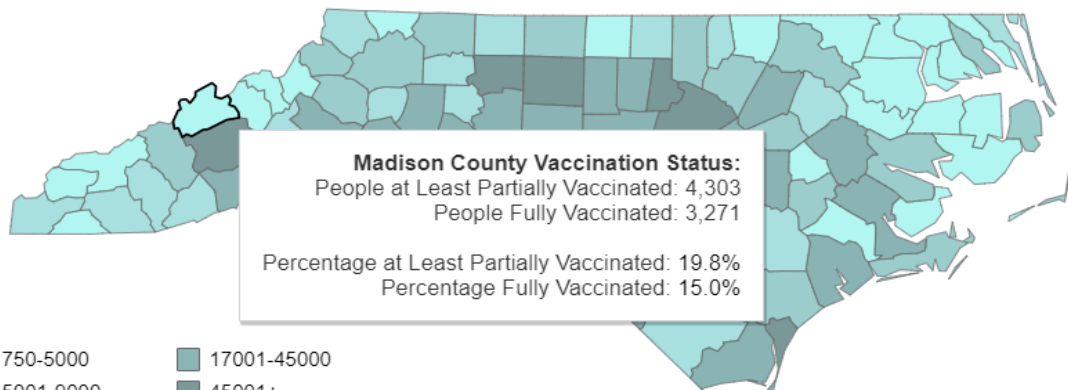

COVID-19 DAILY UPDATES

Date	Population	Confirmed cases	Deaths	Number Hospitalized	Recovered	Pending Tests
03/19/2021						
Global	7.6 Billion	122,079,358	2,695,729		69,131,938	
Nationwide	330 Million	29,274,0980% (+59,265past 24 hr.)	533,124^0% (+1,546past 24 hr.)		22,448,224^0%(+842,521 past 24 hr)	
NC	10.4 Million	893,229	11,805	970	852,732	
Madison County	21,763	1,588	40	1		

Date	County	# of Cases	# of Deaths
003/19/2021	Avery	1,941	20
	Buncombe	16,090	294
	Burke	9,454	145
	Haywood	3,953	90
	Henderson	9,318	152
	Madison	1,588	40
	McDowell	4,989	62
	Mitchell	1,281	16
	Rutherford	6,865	201
	Yancey	1,491	26

4.0 %
positivity for the state

daily

People at Least Partially Vaccinated by County of Residence - NC Providers

Select Metric (NC Providers):

People at Least Partially Vaccinated

Select County:

North Carolina

1,825,922
People at Least Partially Vaccinated
North Carolina

People at Least Partially Vaccinated: 3,224 NC residents missing county information; 45,457 out of state residents

March 12, 2021