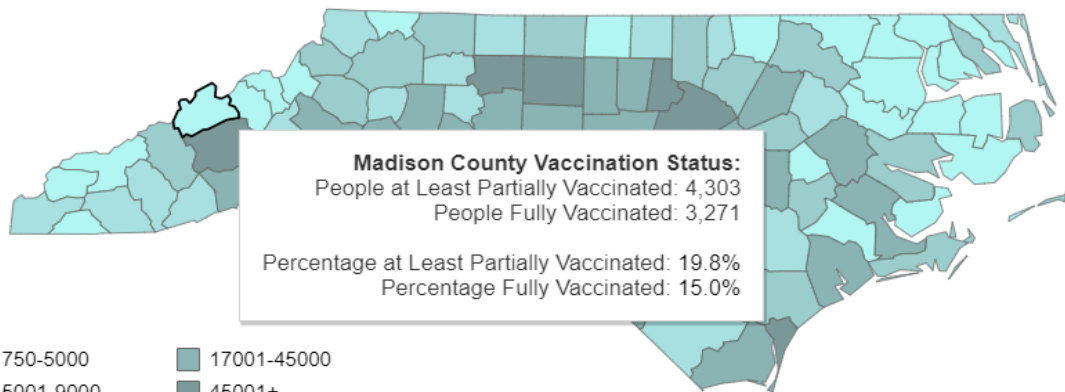

3.9% positivity for the state

daily

People at Least Partially Vaccinated by County of Residence - NC Providers

Select Metric (NC Providers):

Select County:

People at Least Partially Vaccinated

North Carolina

1,825,922
People at Least Partially Vaccinated
North Carolina

People at Least Partially Vaccinated: 3,224 NC residents missing county information; 45,457 out of state residents

March 12, 2021