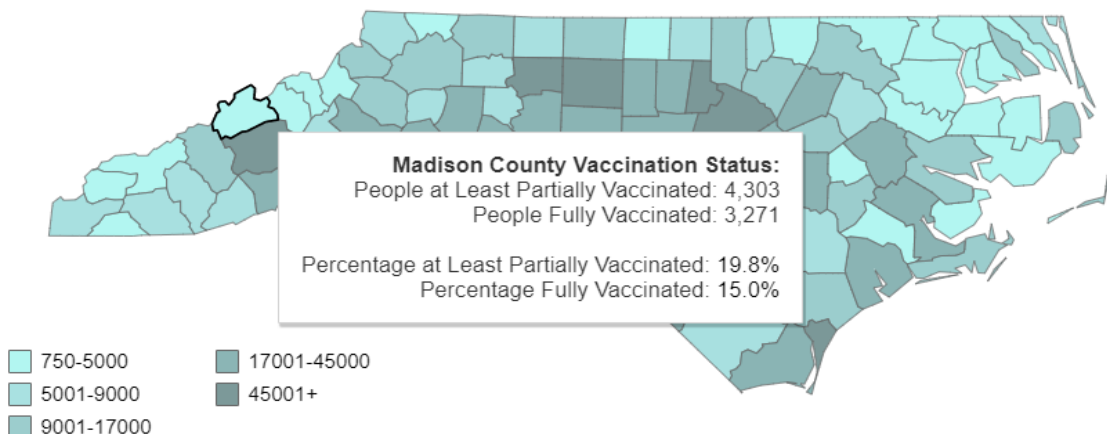

COVID-19 DAILY UPDATES

Date	Population	Confirmed cases	Deaths	Number Hospitalized	Recovered	Pending Tests
03/15/2021						
Global	7.6 Billion	119,942,311	2,655,161		67,963,791	
Nationwide	330 Million	29,045,795^0% (+37,287 past 24 hr.)	530,020^0% (+560past 24 hr.)		22,169,237^0%(+0% 60,641past 24 hr)	
NC	10.4 Million	882,175	11,691	1,028	837,824	
Madison County	21,763	1,572	37	0		

Date	County	# of Cases	# of Deaths
003/15/2021	Avery	1,900	20
	Buncombe	15,895	294
	Burke	9,374	145
	Haywood	3,930	90
	Henderson	9,158	151
	Madison	1,572	37
	McDowell	4,932	62
	Mitchell	1,271	16
	Rutherford	6,846	201
	Yancey	1,476	26

5.4 %
positivity for the state

daily

People at Least Partially Vaccinated by County of Residence - NC Providers

Select Metric (NC Providers):

People at Least Partially Vaccinated

Select County:

North Carolina

1,825,922
People at Least Partially Vaccinated
North Carolina

People at Least Partially Vaccinated: 3,224 NC residents missing county information; 45,457 out of state residents

March 12, 2021